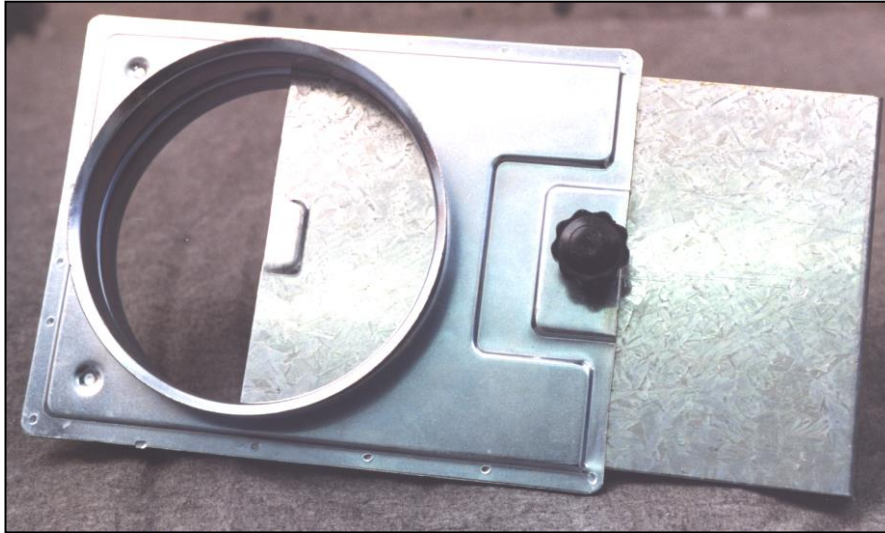

## ***MANUAL ROLLER SHUTTERS***

Choking shutters constructed in zincated sheet.  
With adjustable sheet and locking knob.  
With border to the two cuffed sides.

## ***CHOKING SHUTTERS***

Choking shutters constructed in zincated sheet.  
With adjustable sheet and locking knob.  
With border to the two cuffed sides arranged for flex pipe.