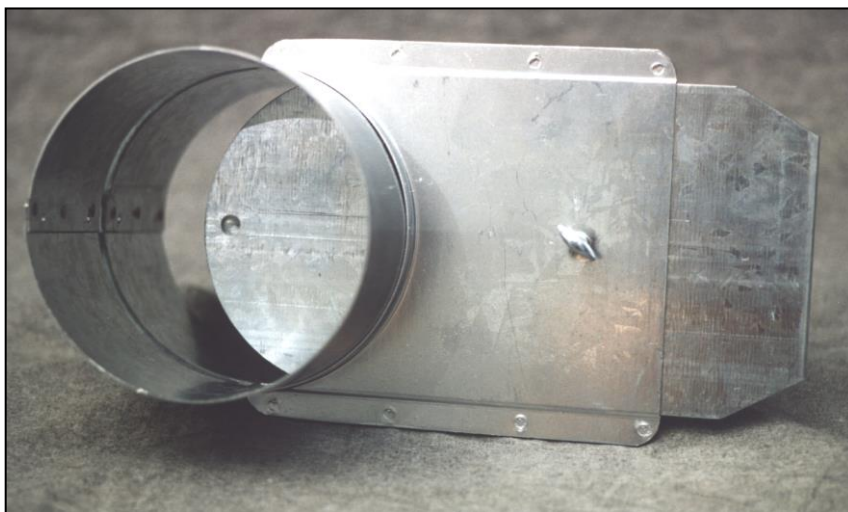

## ***MANUAL ROLLER SHUTTERS***

Choking shutters constructed in zincated sheet.  
With adjustable sheet and locking knob.  
With border to the two cuffed sides.

## ***CHOKING SHUTTERS***

Choking shutters constructed in zincated sheet.  
With adjustable sheet and locking knob.  
With border to the two cuffed sides arranged for flex pipe.