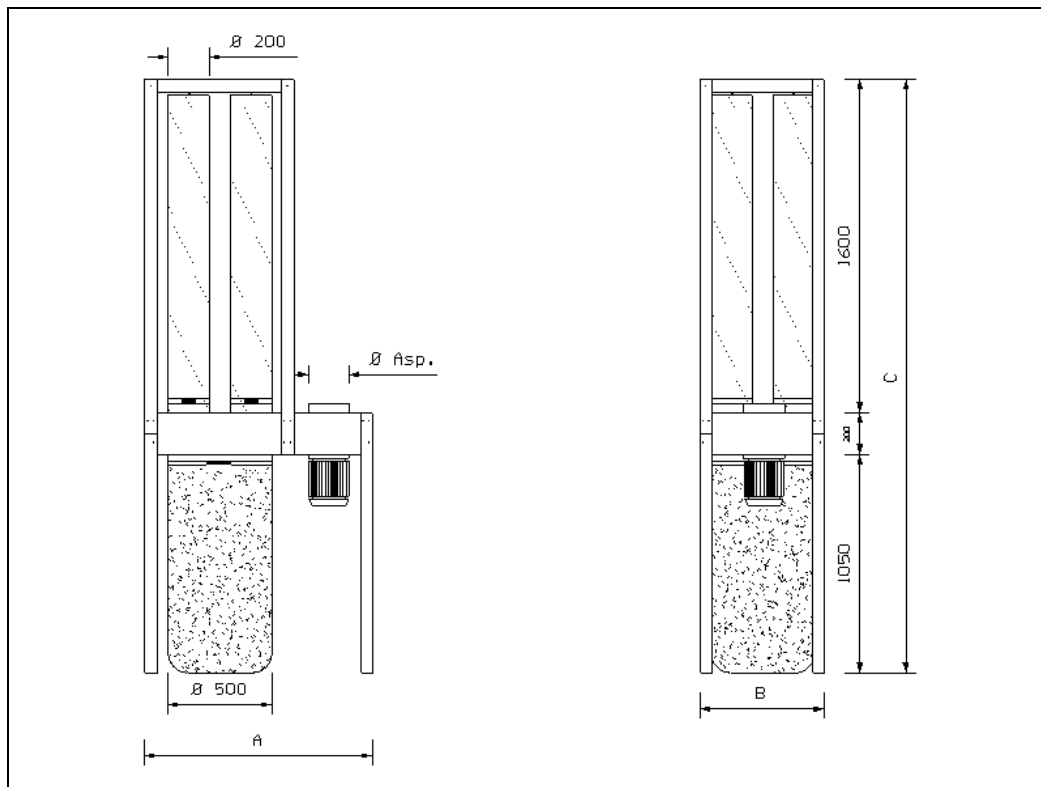

It has the same technical characteristics of mod. Hobby, with the addition of a bigger filtering surface.

Suitable for small handicraft factories and hobbies.

Furnished with filtering sleeves Ø 200 h 1600 mm, in fabric of genuine cotton 350 gr/m² with Snap Ring, electrical vane aspirator, collecting bag in nylon Ø 500 mm.

Available in several versions and powers, fixed on legs or with the lower level on wheels.

Completely dismountable to make the transport easier.

MODEL HOBBY SUPER	A mm	B mm	C mm	ASP. HP	Ø ASP. mm	CAPACITY m ³ /h	SUP. FILT. m ²	N° SLEEVES Ø 200 mm	N° COLL. BAGS
4A/1	1100	600	2850	1	180	1300	4,02	4	1
4A/2	1100	600	2850	2	200	1900	4,02	4	1
4A/3	1100	600	2850	3	220	2500	4,02	4	1
8B/2	1750	600	2850	2	200	1900	8,04	8	2
8B/3	1750	600	2850	3	220	2500	8,04	8	2
8B/4	1750	600	2850	4	250	3000	8,04	8	2
12C/3	2350	600	2850	3	220	2500	12,06	12	3
12C/4	2350	600	2850	4	250	3000	12,06	12	3
12C/55	2350	600	2850	5,5	250	4200	12,06	12	3
16D/3	2950	600	2850	3	220	2500	16,08	16	4
16D/4	2950	600	2850	4	250	3000	16,08	16	4
16D/55	2950	600	2850	5,5	250	4200	16,08	16	4
20E/4	3550	600	2850	4	250	3000	20,1	20	5
20E/55	3550	600	2850	5,5	250	4200	20,1	20	5
20E/75	3550	600	2850	7,5	280	4400	20,1	20	5