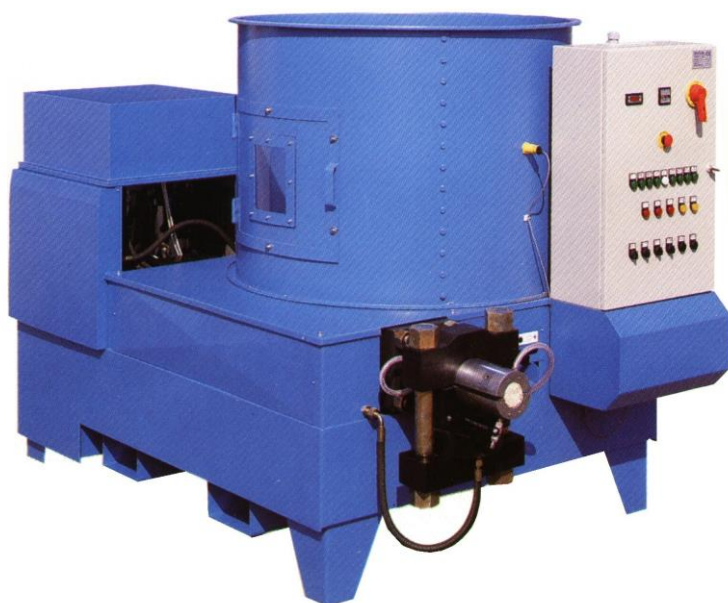

BRIQUETTING MOD. OSCAR PLUS

Same performances of the “Oscar” model, but with a HP 20 engine and a bigger tank, with wich you can reach a production of more than 200 kg/h.

		OSCAR PLUS
Ø Brick	mm	70
Brick max. length	mm	80 / 300
Production	Kg/h	160 / 220
Engine	HP	20
Depth	mm	2500
Front	mm	1500
Height	mm	1700
Weight	Kg	1800
Oil capacity	Lt.	500
Ø Virola	mm	1200
Pump	Lt.	90